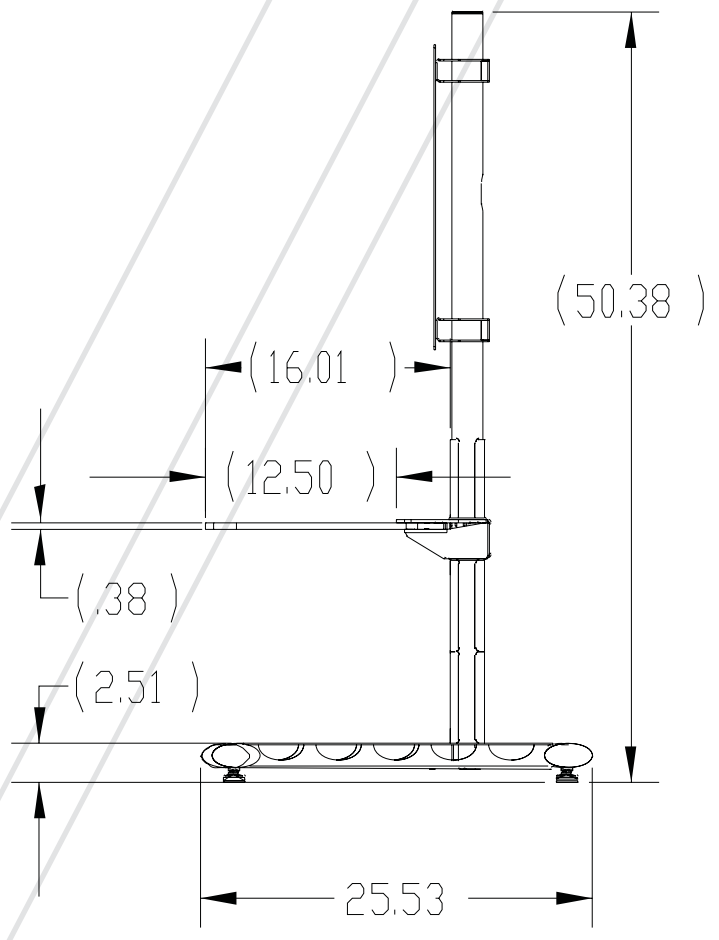

Color: Silver

Fits: 32"-61"

Dimensions: 31"x41.5"x8.5"

Max Load: 160lbs.

UPC: 829973258917

SPECIFICATIONS

PSD-VT (front view)

PSD-VT (side view)