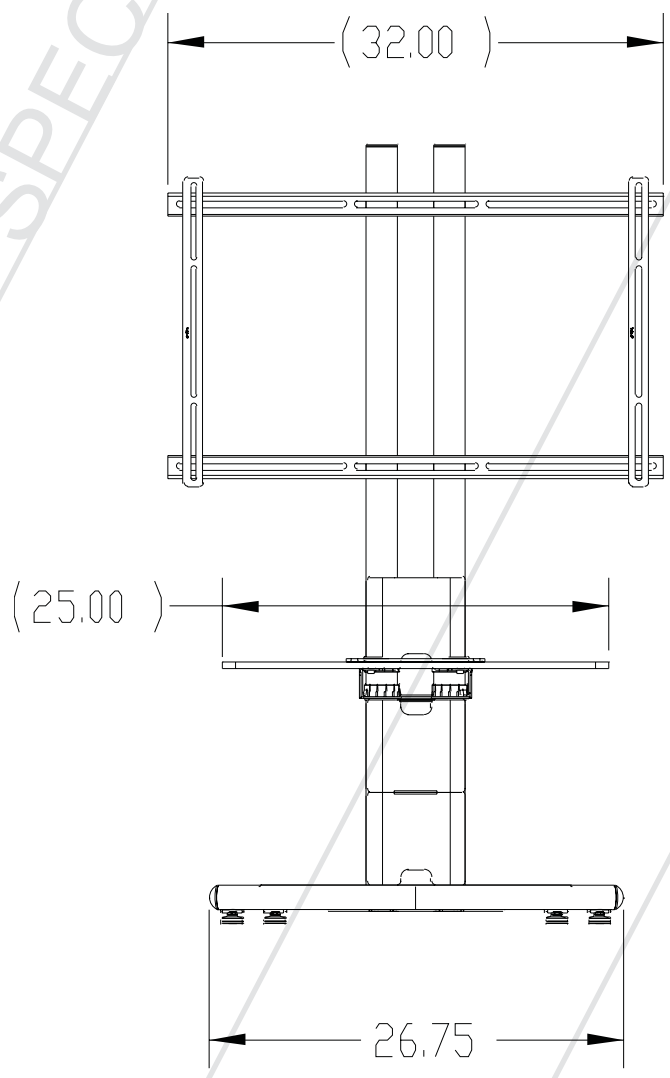

Color: Silver

Fits: 32"-61"

Dimensions: 31"x41.5"x8.5"

Max Load: 160lbs.

UPC: 829973258917

SPECIFICATIONS

PSD-VT (front view)

PSD-VT (side view)